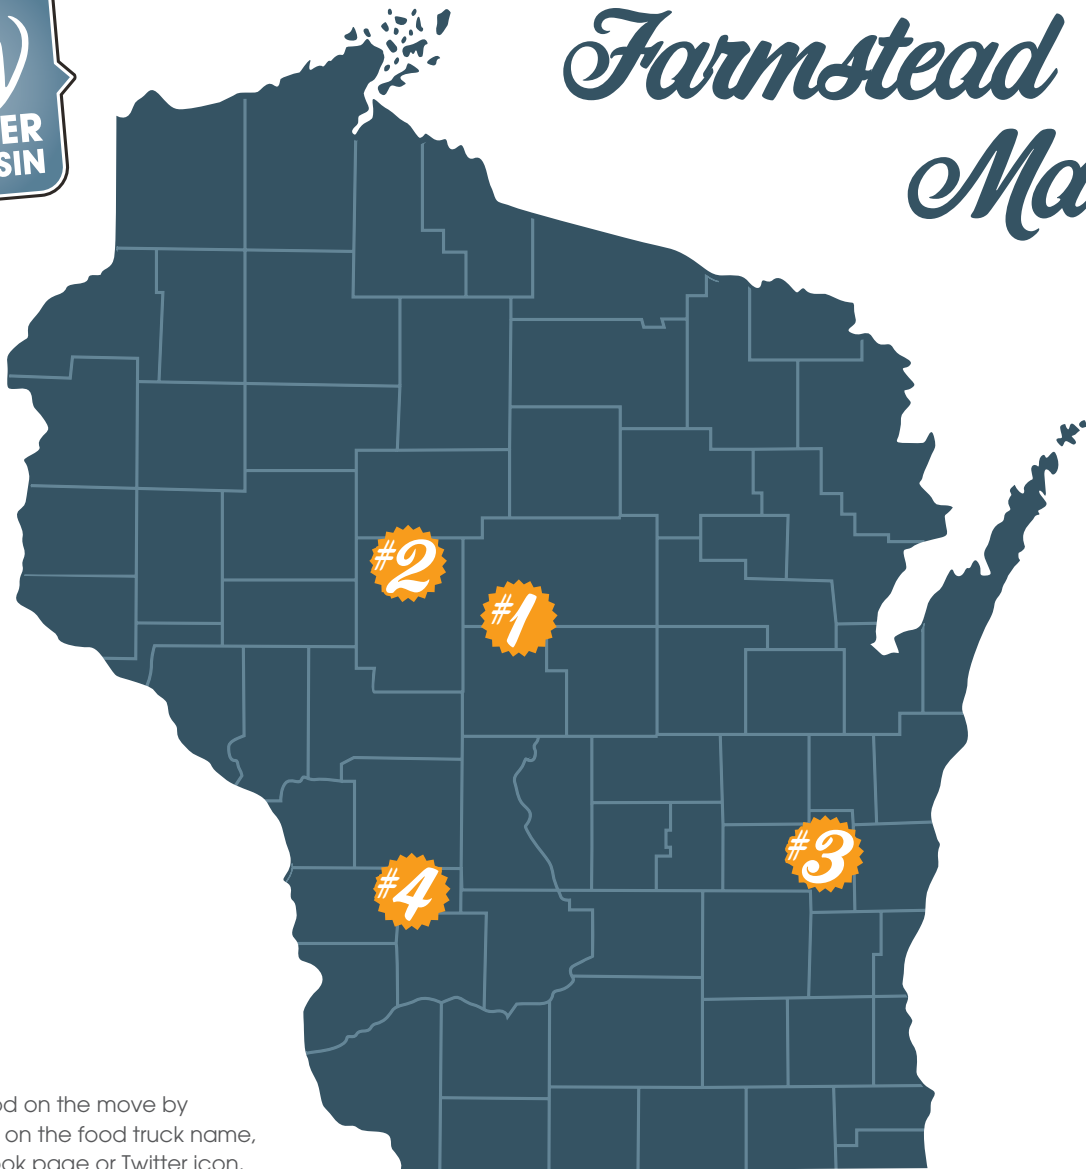

# Farmstead Made

Find food on the move by clicking on the food truck name, Facebook page or Twitter icon.

1. *Seehafer Farm Creamery*

<http://www.seehaferfarmcreamery.com/>

3. *Kelley Country Creamery*

<http://kelleycountrycreamery.com/>

2. *Hollands Family Cheese*

<http://www.mariekegouda.com/>

4. *Nordic Creamery*

<http://www.nordiccreamery.com/index.asp>